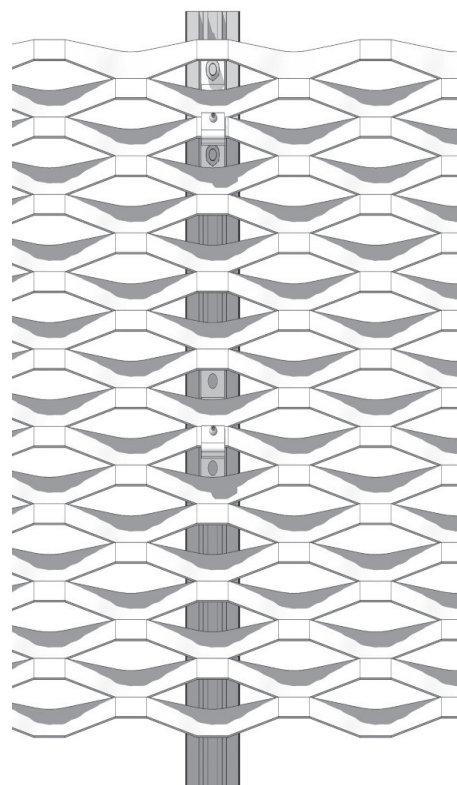

SINGLE PANEL

Expanded metal
mounting system

Locker Architectural Ltd
Farrell Street
Warrington WA1 2WW
United Kingdom
Tel: +44 (0)1925 406600
Fax: +44 (0)1925 444386

architecturalwiremesh.com