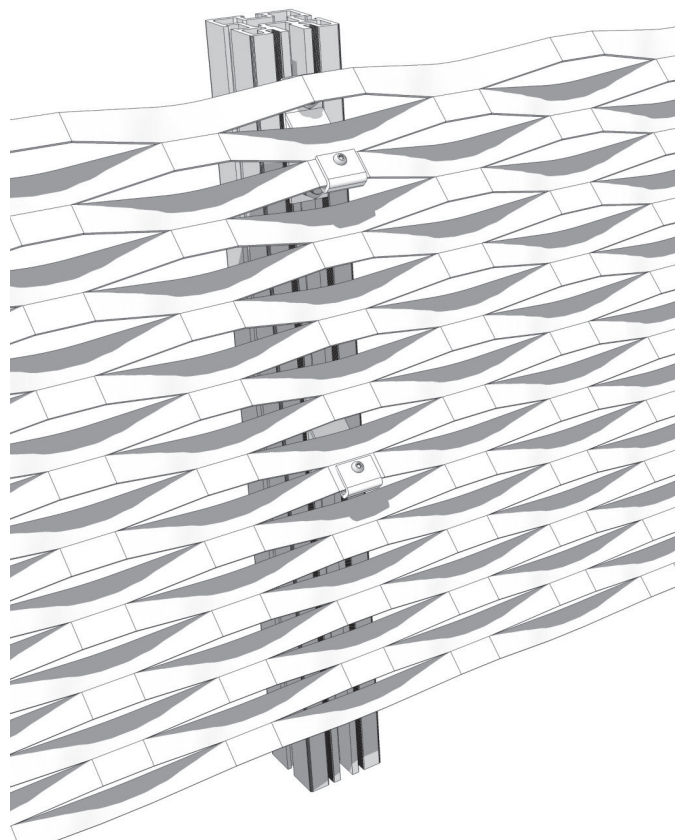

SINGLE PANEL

Expanded metal
mounting system

Locker Architectural Ltd
Farrell Street
Warrington WA1 2WW
United Kingdom
Tel: +44 (0)1925 406600
Fax: +44 (0)1925 444386

architecturalwiremesh.com