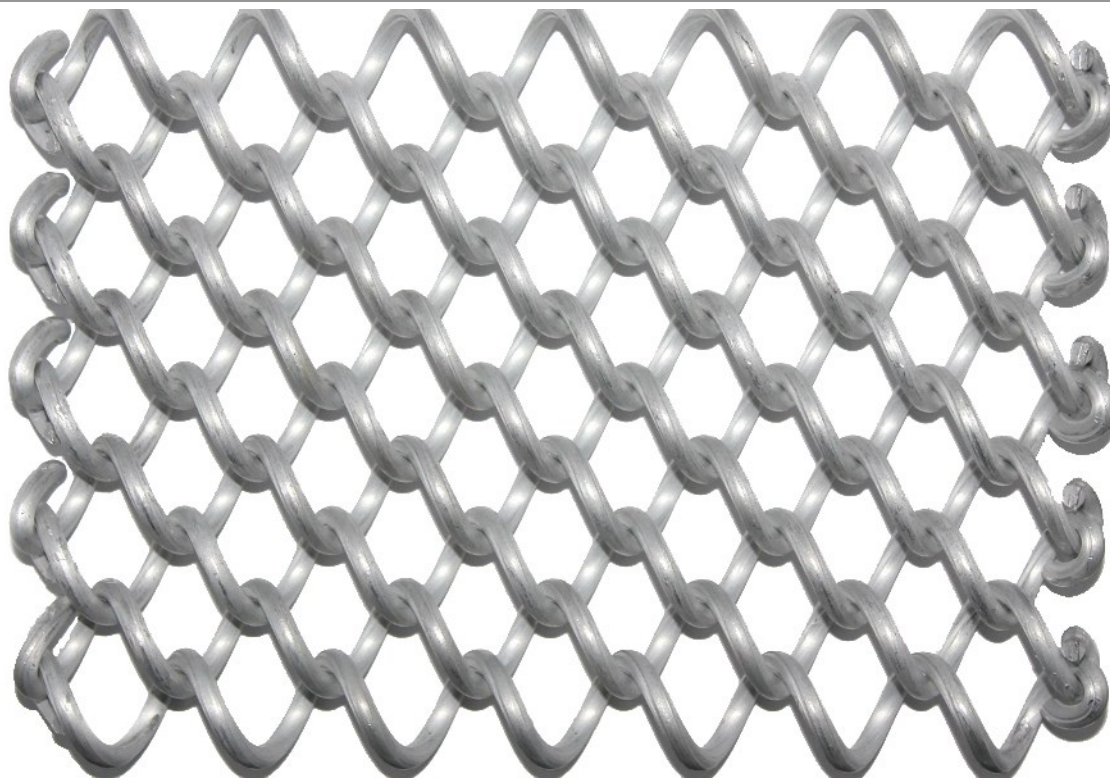

Biscay 16 Architectural Spiral Mesh Curtain

Scale 1:1

Stock Specification

Coil Diameter	Wire Diameter	Weight kg/m ²	Max. Open Area
16mm	3.0mm	4.9	66

Availability

Aluminium. Painted.

Typical Applications

Façades, screens, brise soleil and drapes.