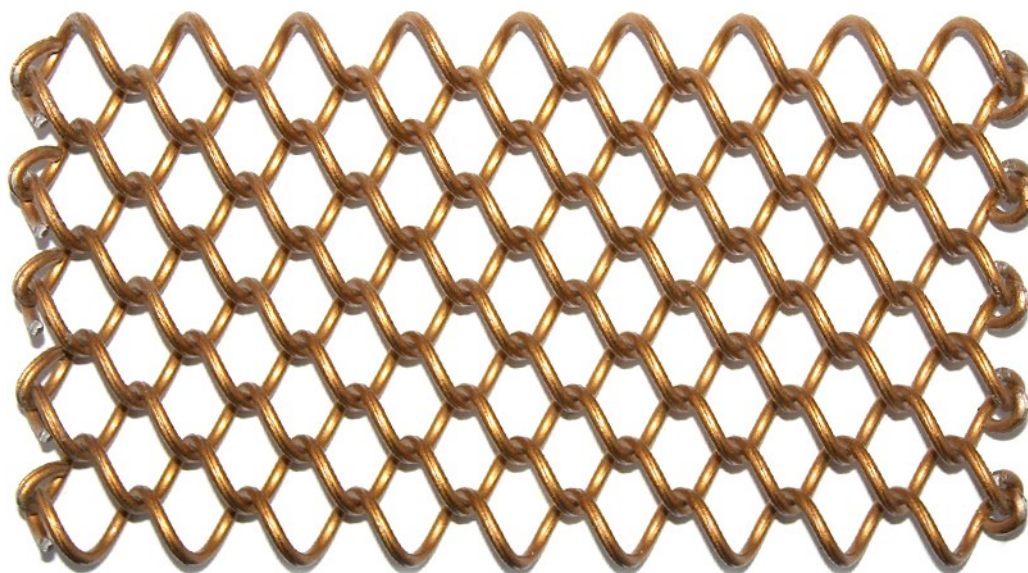

Biscay 13 Architectural Spiral Mesh Curtain

Scale 1:1

Stock Specification

Coil Diameter	Wire Diameter	Weight kg/m ²	Max. Open Area
13mm	1.8mm	2.1	74

Availability

Aluminium. Painted finish.

Typical Applications

Façades, screens, brise soleil and drapes.

Locker is a UK based supplier of architectural wire mesh products certified to BS EN ISO 9001:2008 and Achilles 'Building with Confidence' Level 4.

With comprehensive in house 3D design facilities we are able to offer a complete package from development of the architectural wire mesh specification through design, fabrication, supply and installation of the finished screens.